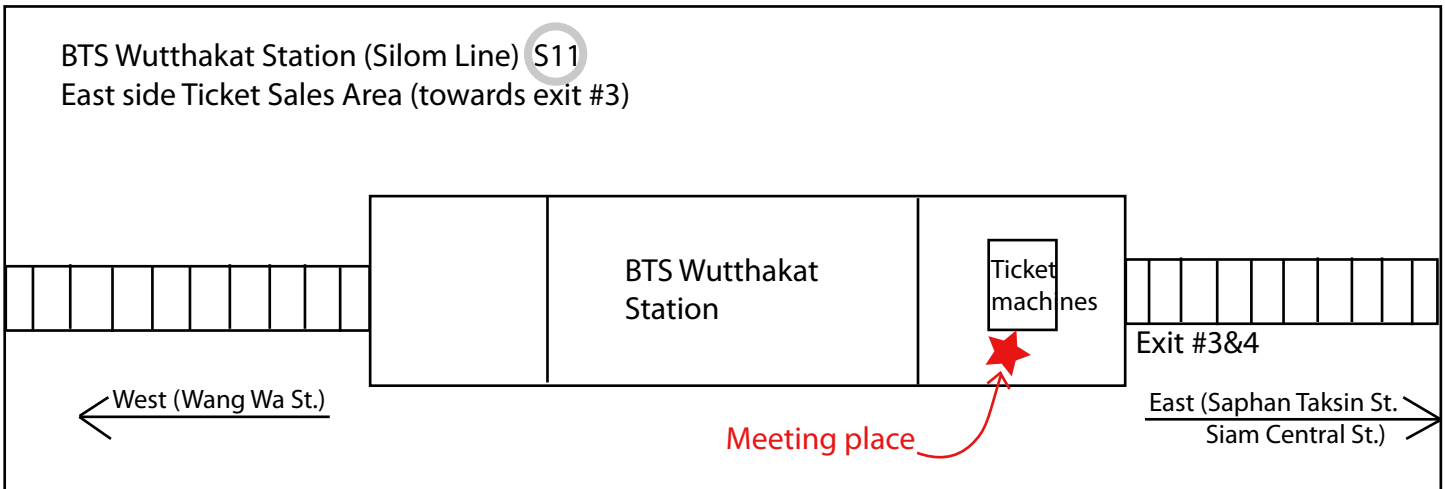

Small Teak Boat Canal Adventure - Meeting Place

If you have problems finding the meeting place or have any questions, please call us at:

087-109-8873 (English/Thai)
 081-920-2326 (Thai)

It takes approx. 30min. from the Siam Station (Central Station) to the Wutthakat station.