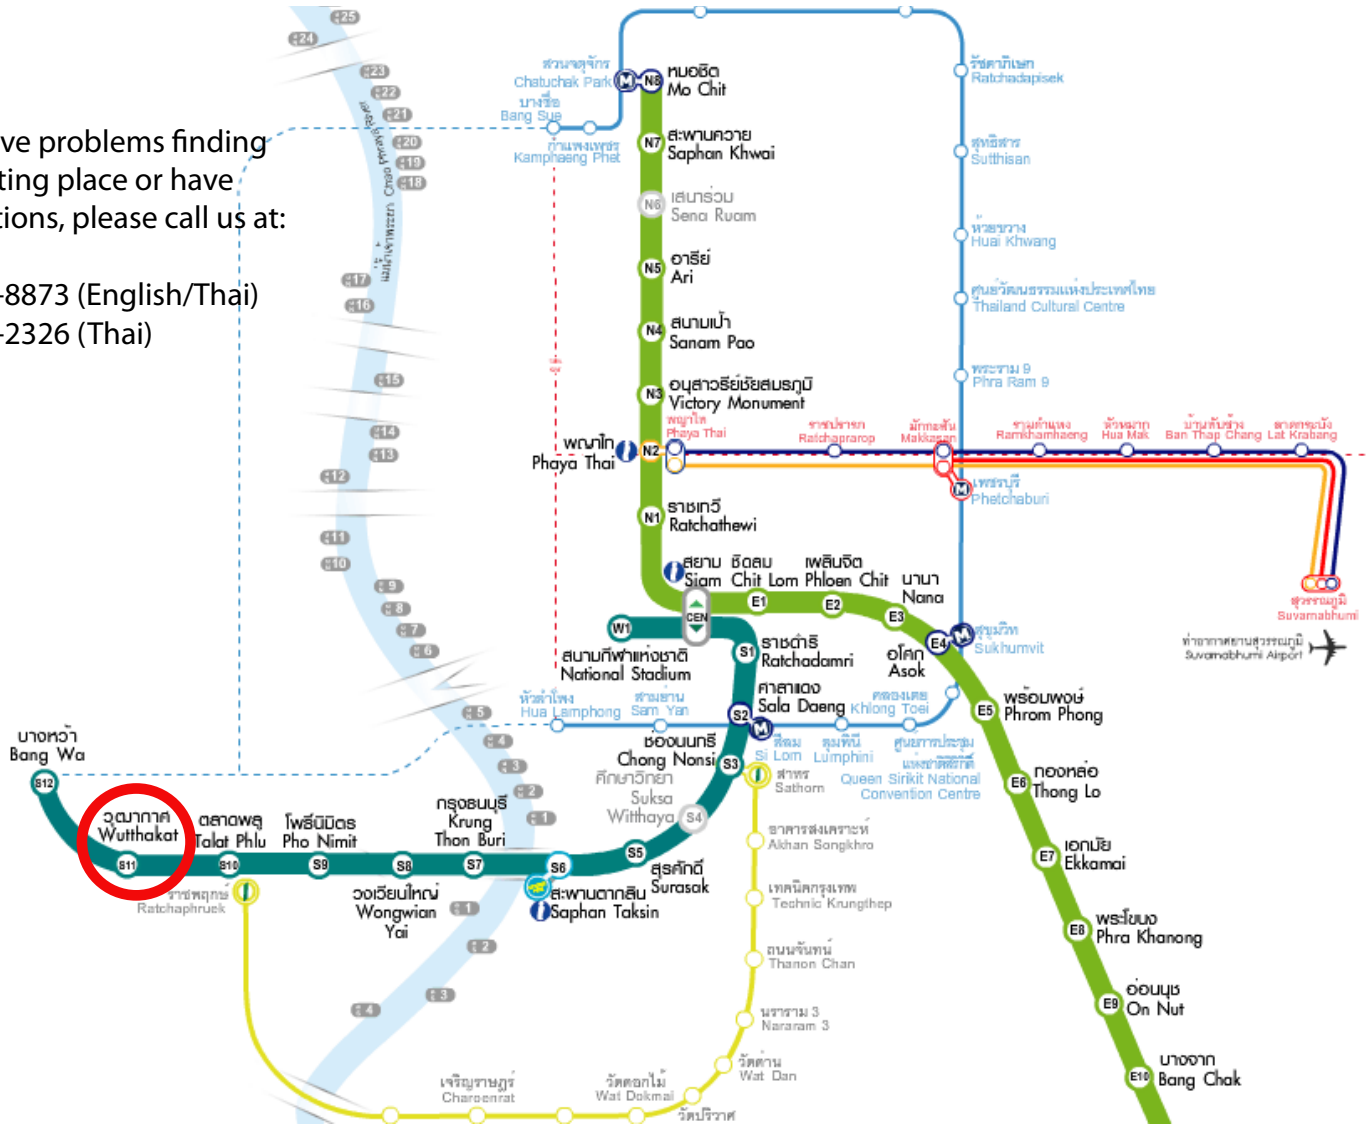

Small Teak Boat Canal Adventure - Meeting Place

If you have problems finding the meeting place or have any questions, please call us at:

087-109-8873 (English/Thai)
 081-920-2326 (Thai)

It takes approx. 30min. from the Siam Station (Central Station) to the Wutthakat station.